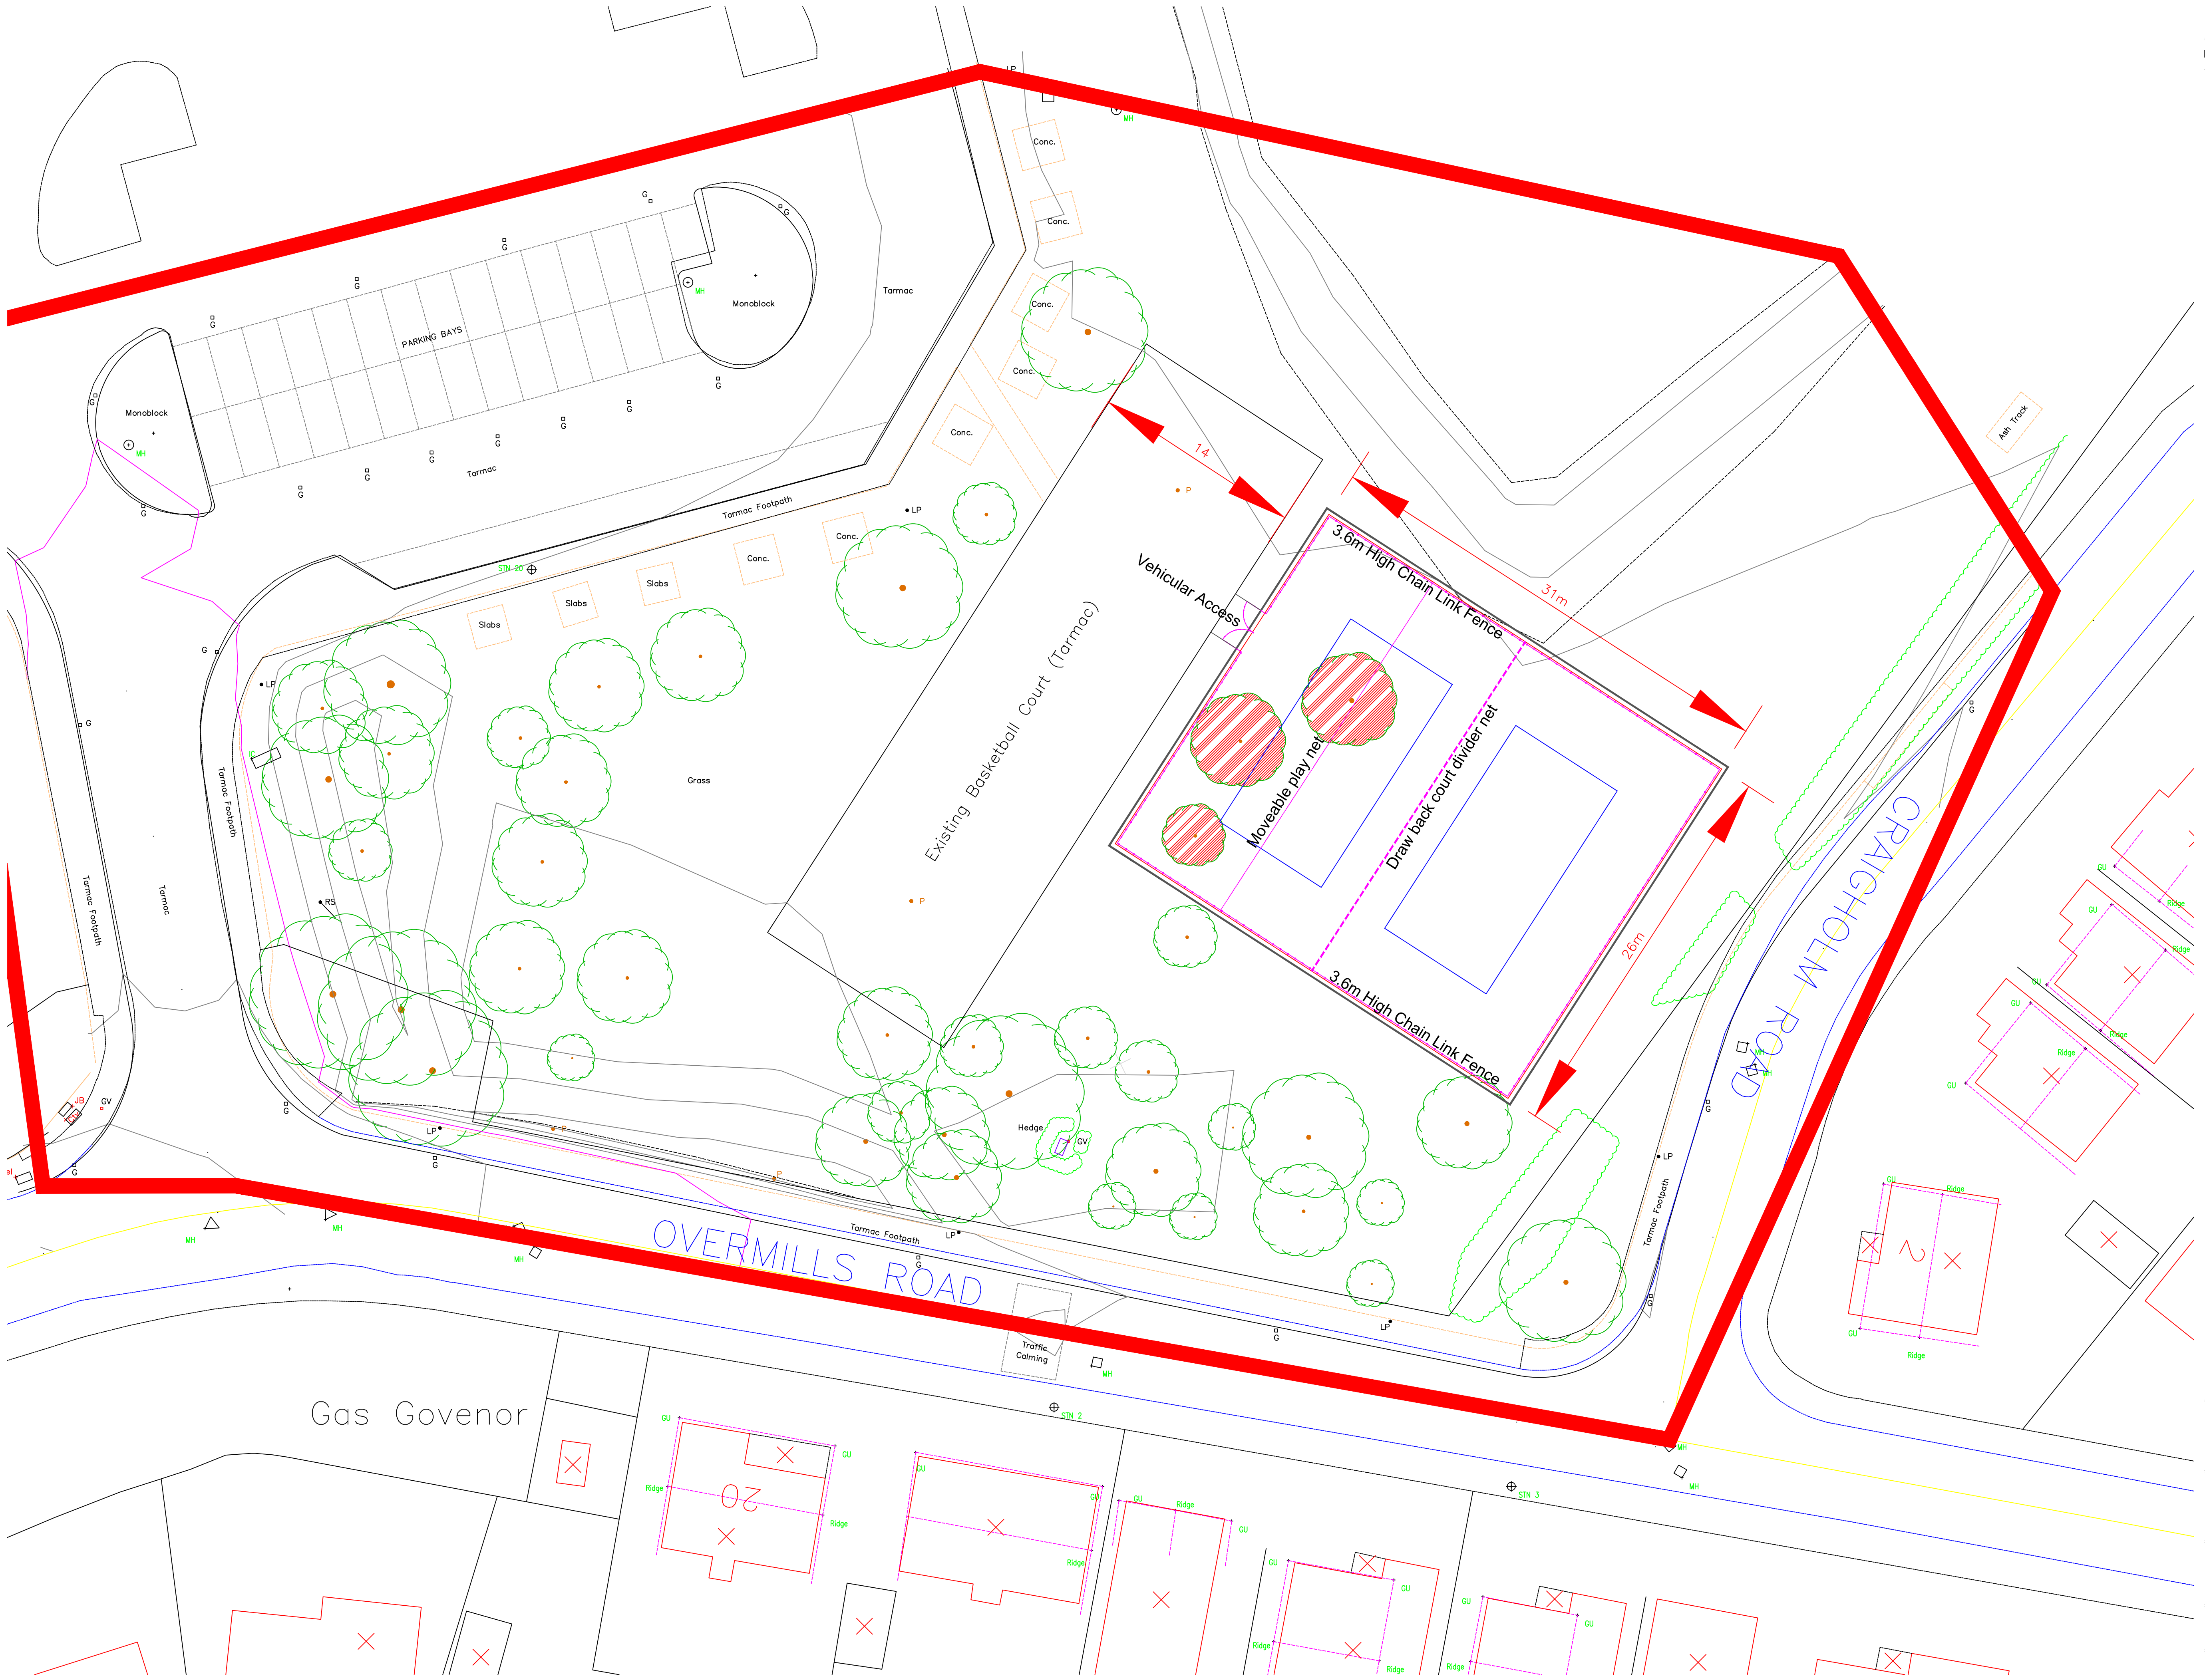

Notes:

DO NOT SCALE DIMENSIONS FROM THIS DRAWING
ALL DIMENSIONS TO BE VERIFIED ON SITE.

REVISION

rev.	date	details	drwn	chkd

PSD Professional Sportsturf Design
8 Crosshill Drive, Glasgow, G73 3QU
Tel: 0141 643 1286 Fax: 0141 647 8202
email: office@psdsturf.co.uk

Client:
SOUTH AYRSHIRE COUNCIL

Project Title:
KYLE ACADEMY
BEACH VOLLEYBALL COURT

Drawing Title:
PROPOSED LOCATION/LAYOUT

Scale @ A1: 1:200 Drawn by: vgg Date: sept/21 Checked by: CHECKED

Drawing No:
SAC/KA_111